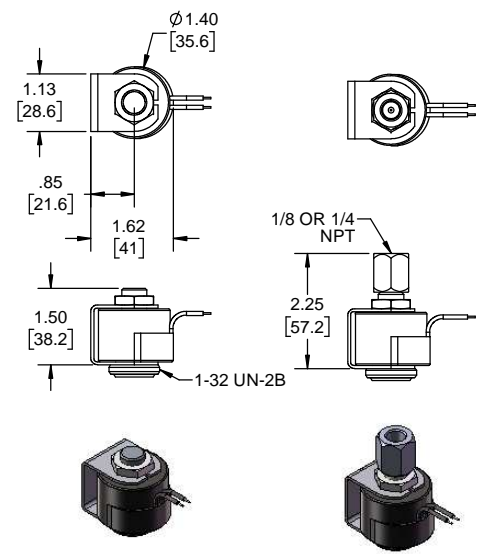

# SERIES O30

GROMMET HOUSING

CONDUIT HOUSING

YOKE WITH SPADE COIL

YOKE WITH LEAD WIRES