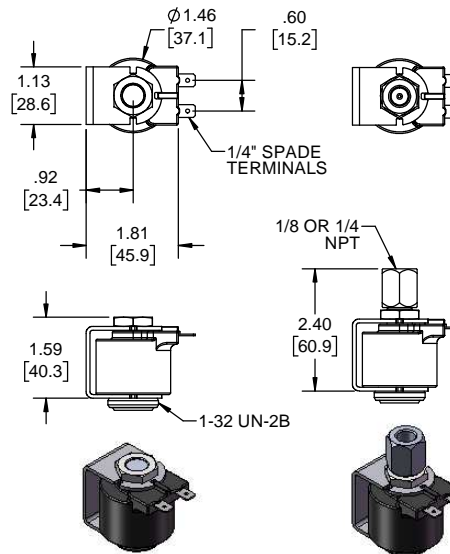

# SERIES O30

GROMMET HOUSING

CONDUIT HOUSING

YOKE WITH SPADE COIL

YOKE WITH LEAD WIRES