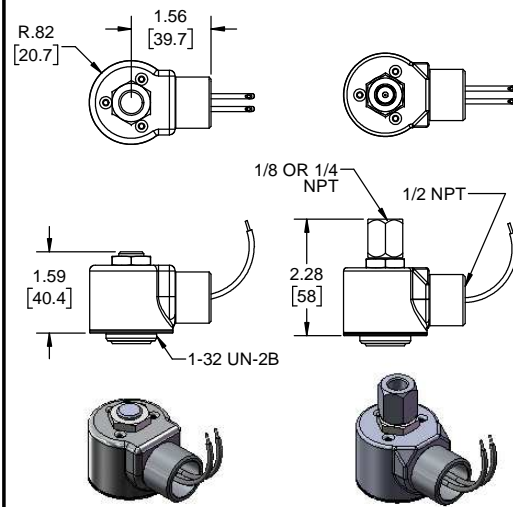

# SERIES O30

GROMMET HOUSING

CONDUIT HOUSING

YOKE WITH SPADE COIL

YOKE WITH LEAD WIRES