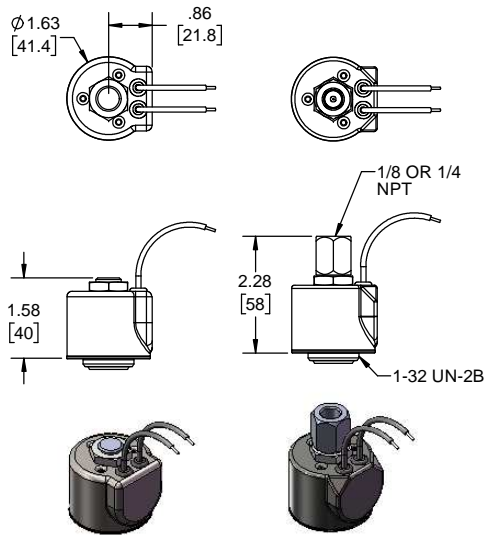

# SERIES O30

GROMMET HOUSING

CONDUIT HOUSING

YOKE WITH SPADE COIL

YOKE WITH LEAD WIRES